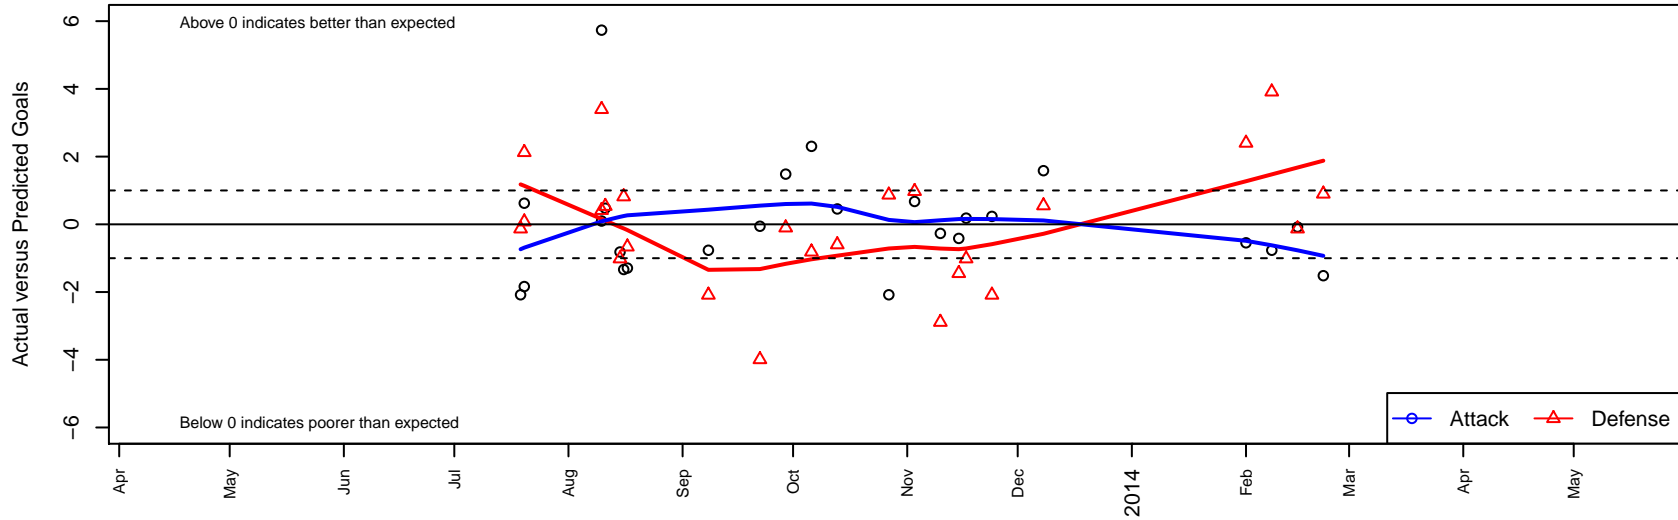

# WPFC Fury Black B96

Franklin Pierce SC  
 Tacoma, WA  
 B96 total strength=1354  
 attack=9.33 defense=4.98  
 fall league = PSPL WSPL/Classic U17  
 alt names used:  
 WP FURY 96' BLACK  
 WP Fury B-96 Black  
 WPFC Fury B96' Black  
 FRANKLIN PIERCE WPFC FURY B96 BLACK  
 WPFC Fury Black  
 WPFC FURY B96 BLACK ()  
 WPFC Fury B96 Black  
 WPFC FURY B96 BLACK (WA)

Venues played:  
 KITG BU16-17 Green  
 River Jam Samba U18  
 Bigfoot Gold U17  
 PSPL WSPL/Classic U17  
 WA Cup BU15-17 Boys U17 Gold/Silver U17

**WPFC Fury Black B96**  
 Dots are actual minus expected GF (blue circles) and GA (red triangles).  
 Blue line is smoothed change in attack strength. Red is smoothed change in defense strength.